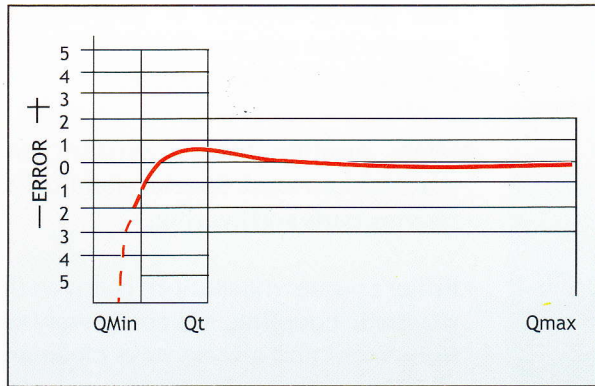

TECHNICAL DATA

Accuracy Curve