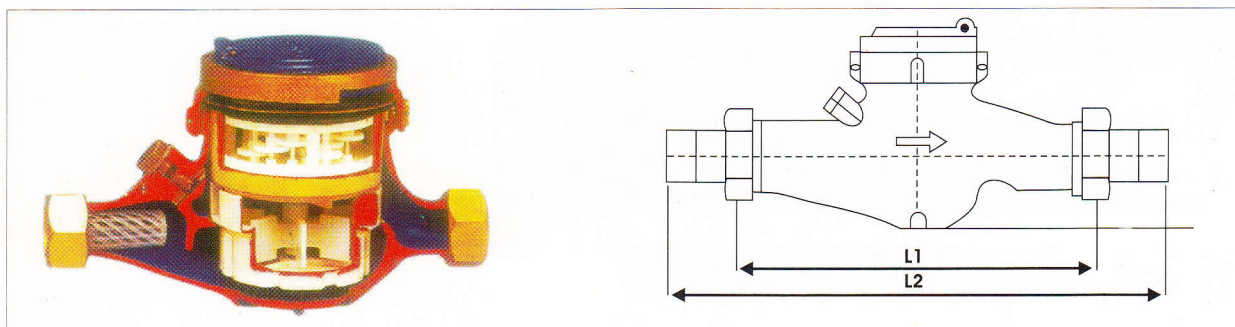

CAPASTAN METERS (INDIA) LTD.

ISO 9001:2000 COMPANY

WORKS AND SALES OFFICE: Tonk Road, Jaipur-302018

Ph.: (0141)-2551294, 2551470 Fax: (0141)-2545076 Email: capastan@datainfosys.net

REGD OFFICE: 52, Janpath, New Delhi-110001, Ph.(011)-23321098, 23312227

Fax : (011)-23324769, Email: capastan@jaidrinks.com

Mumbai Office : 104, Marine Chambers, New Marine Lines, Mumbai-400020 Tele-fax :-(022)-22034101