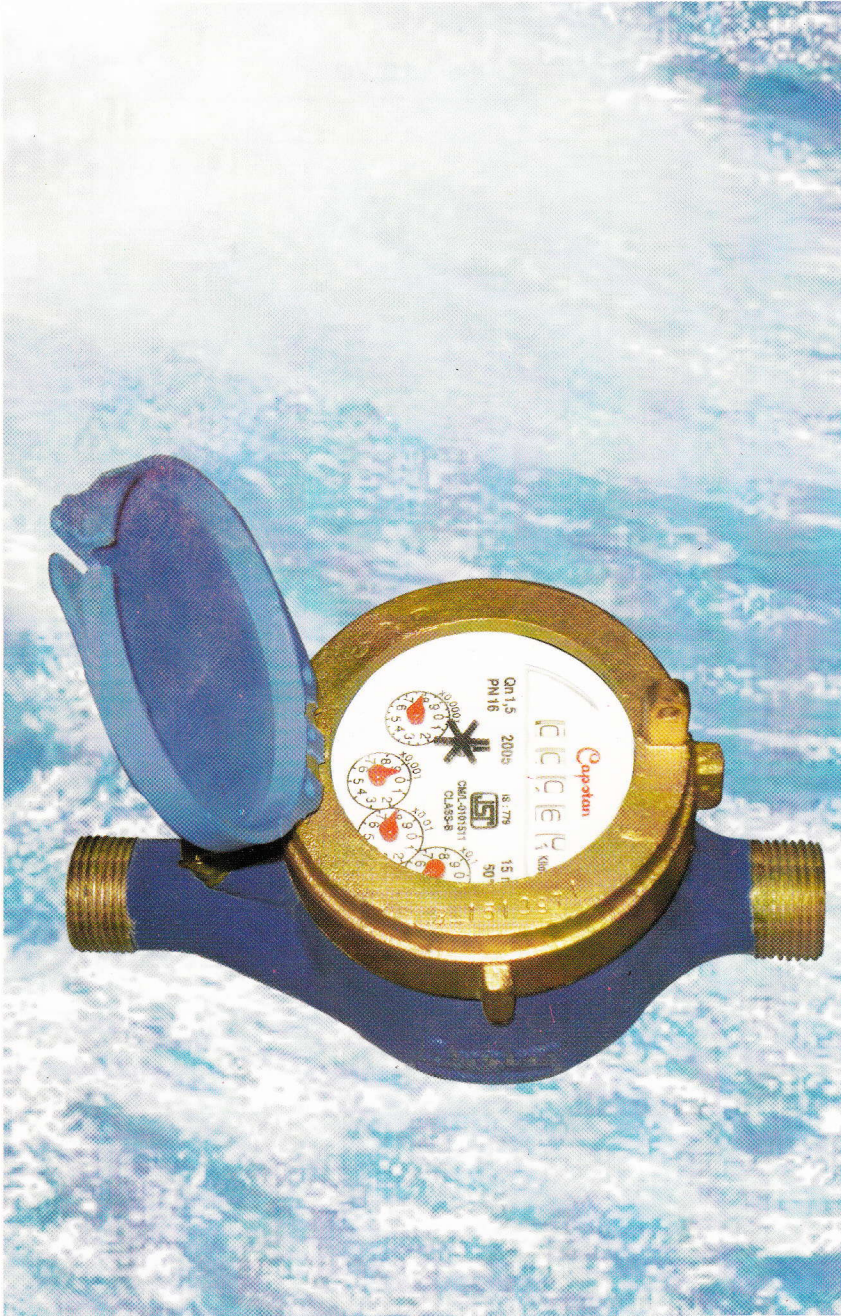

# Capstan

---

## SALIENT FEATURES

- Mature design, careful selection of material and quality control at different stages of manufacture ensures that Capstan meters are precise, robust and durable.
- High quality wear resistant imported materials are used. Special attention is paid to moving parts and bearings.
- Roller counter mechanism is driven through a magnetic coupling. It is completely separated from water and always stays clean and easily readable, even under adverse condition.
- The rotor is the only part which moves in water. It has a defined two point bearing and runs on sapphire jewel bearings.
- Have equally spaced tangential holes in the measuring chamber through which the water flows and impinges on the impeller equally on all sides. There being no side thrust, the bearing wear is reduced to its minimum.
- Offer high measurement sensitivity and accuracy.
- Suitable for water temperature up to 45°C
- Conforms to class 'B' of ISO : 4064/1 and IS:779 1994 and are ISI marked.

**Multi jet, dry dial, class 'B'  
domestic water meter**

---

**Capstan** - The hallmark for quality and modern technology