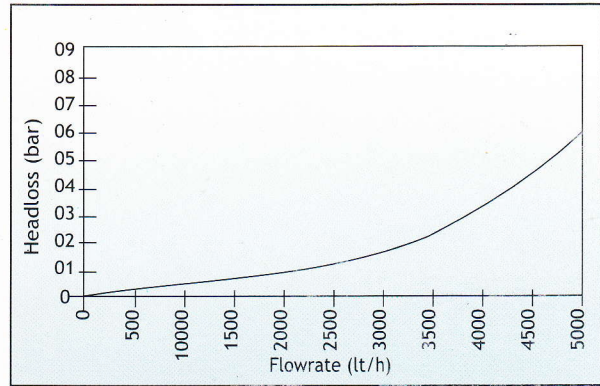

Pressure Loss Curve

PERFORMANCE TABLE

Size of Meter	mm			15	20	25	40	50
Q_{max}	Maximum peak flow	$\pm 2\%$	l/h	3000	5000	7000	20000	30000
Q_n	Nominal flow	$\pm 2\%$	l/h	1500	2500	3500	10000	15000
Q_t	Transitional flow	$\pm 2\%$	l/h	120	200	280	800	1200
Q_{min}	Min. flow	$\pm 5\%$	l/h	30	50	70	200	300
	Test pressure	P_N	bar	16	16	16	16	16
	Length face to face	L_1		165	190	260	300	330
	Length with nipples	L_2		250	290	380	430	470